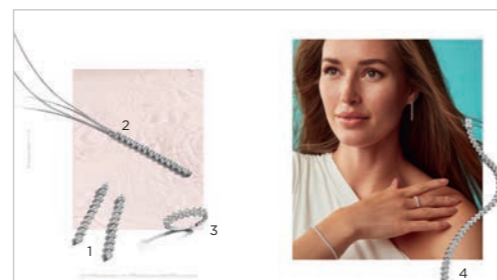

P. 42-43

P. 44-45

P. 46-47

1	065919/NA	RING YELLOW GOLD + DIAMOND 0.350 CT + MOTHER OF PEARL BAGUE OR JAUNE + DIAMANT 0.350 CT + NACRE	€ 3395
2	066112/A	RING YELLOW GOLD + DIAMOND 0.590 CT BAGUE OR JAUNE + DIAMANT 0.590 CT	€ 3065
3	065916/A	NECKLACE YELLOW GOLD + DIAMOND 0.960 CT COLLIER OR JAUNE + DIAMANT 0.960 CT	€ 3869
4	065917/A	EARRINGS YELLOW GOLD + DIAMOND 1.150 CT BOUCLES D'OREILLES OR JAUNE + DIAMANT 1.150 CT	€ 4785

P. 48-49

1	066154/20	BRACELET YELLOW GOLD 20 CM BRACELET OR JAUNE 20 CM	€ 4339
2	066113/A	RING YELLOW GOLD + DIAMOND 0.620 CT BAGUE OR JAUNE + DIAMANT 0.620 CT	€ 3765
3	065922/A	NECKLACE YELLOW GOLD + DIAMOND 0.620 CT COLLIER OR JAUNE + DIAMANT 0.620 CT	€ 3499

P. 50-51

P. 52-53

P. 54-55

P. 56-57

1	066011/A	EARRINGS WHITE GOLD + DIAMOND 0.440 CT BOUCLES D'OREILLES OR BLANC + DIAMANT 0.440 CT	€ 2255
2	066013/A	NECKLACE WHITE GOLD + DIAMOND 0.280 CT COLLIER OR BLANC + DIAMANT 0.280 CT	€ 1799
3	065994/A	RING WHITE GOLD + DIAMOND 0.650 CT BAGUE OR BLANC + DIAMANT 0.650 CT	€ 2195
4	066010/A	BRACELET WHITE GOLD + DIAMOND 2.320 CT BRACELET OR BLANC + DIAMANT 2.320 CT	€ 8929

P. 58-59

P. 60

1	066086/RA	RING PINK GOLD + DIAMOND 0.270 CT + RUBY BAGUE OR ROSE + DIAMANT 0.270 CT + RUBIS	€ 2765
2	066087/SA	RING WHITE GOLD + DIAMOND 0.270 CT + BLUE SAPPHIRE BAGUE OR BLANC + DIAMANT 0.270 CT + SAPHIR BLEU	€ 2765
3	066085/EA	RING YELLOW GOLD + DIAMOND 0.270 CT + TSAVORIT BAGUE OR JAUNE + DIAMANT 0.270 CT + TSAVORITE	€ 2765

All jewels are made of 750‰ gold. The jewels are shown enlarged. The seller guarantees that the diamonds in this collection have not served to finance armed conflicts. Prices are valid while stocks last and can fluctuate depending on the price of gold and precious stones.