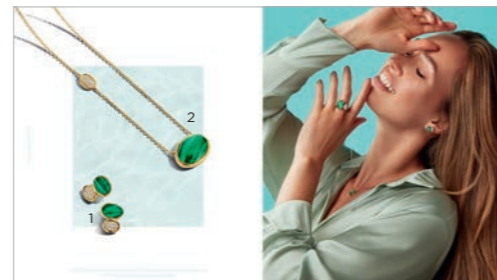

P. 42-43

P. 44-45

P. 46-47

1	065919/NA	RING YELLOW GOLD + DIAMOND 0.350 CT + MOTHER OF PEARL BAGUE OR JAUNE + DIAMANT 0.350 CT + NACRE	€ 3395
2	066112/A	RING YELLOW GOLD + DIAMOND 0.590 CT BAGUE OR JAUNE + DIAMANT 0.590 CT	€ 3065
3	065916/A	NECKLACE YELLOW GOLD + DIAMOND 0.960 CT COLLIER OR JAUNE + DIAMANT 0.960 CT	€ 3869
4	065917/A	EARRINGS YELLOW GOLD + DIAMOND 1.150 CT BOUCLES D'OREILLES OR JAUNE + DIAMANT 1.150 CT	€ 4785

P. 48-49

1	066154/20	BRACELET YELLOW GOLD 20 CM BRACELET OR JAUNE 20 CM	€ 4339
2	066113/A	RING YELLOW GOLD + DIAMOND 0.620 CT BAGUE OR JAUNE + DIAMANT 0.620 CT	€ 3765
3	065922/A	NECKLACE YELLOW GOLD + DIAMOND 0.620 CT COLLIER OR JAUNE + DIAMANT 0.620 CT	€ 3499

P. 50-51

P. 52-53

P. 54-55

P. 56-57

1	066011/A	EARRINGS WHITE GOLD + DIAMOND 0.440 CT BOUCLES D'OREILLES OR BLANC + DIAMANT 0.440 CT	€ 2255
2	066013/A	NECKLACE WHITE GOLD + DIAMOND 0.280 CT COLLIER OR BLANC + DIAMANT 0.280 CT	€ 1799
3	065994/A	RING WHITE GOLD + DIAMOND 0.650 CT BAGUE OR BLANC + DIAMANT 0.650 CT	€ 2195
4	066010/A	BRACELET WHITE GOLD + DIAMOND 2.320 CT BRACELET OR BLANC + DIAMANT 2.320 CT	€ 8929

P. 58-59

P. 60

1	066086/RA	RING PINK GOLD + DIAMOND 0.270 CT + RUBY BAGUE OR ROSE + DIAMANT 0.270 CT + RUBIS	€ 2765
2	066087/SA	RING WHITE GOLD + DIAMOND 0.270 CT + BLUE SAPPHIRE BAGUE OR BLANC + DIAMANT 0.270 CT + SAPHIR BLEU	€ 2765
3	066085/EA	RING YELLOW GOLD + DIAMOND 0.270 CT + TSAVORIT BAGUE OR JAUNE + DIAMANT 0.270 CT + TSAVORITE	€ 2765

All jewels are made of 750‰ gold. The jewels are shown enlarged. The seller guarantees that the diamonds in this collection have not served to finance armed conflicts. Prices are valid while stocks last and can fluctuate depending on the price of gold and precious stones.