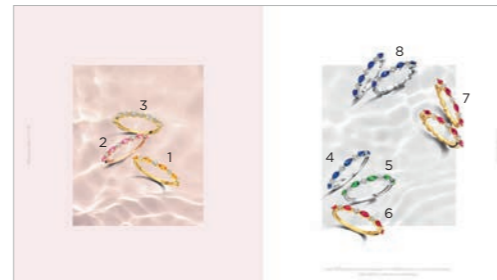

P. 42-43

P. 44-45

P. 46-47

1	065919/NA	RING YELLOW GOLD + DIAMOND 0.350 CT + MOTHER OF PEARL BAGUE OR JAUNE + DIAMANT 0.350 CT + NACRE	€ 3395
2	066112/A	RING YELLOW GOLD + DIAMOND 0.590 CT BAGUE OR JAUNE + DIAMANT 0.590 CT	€ 3065
3	065916/A	NECKLACE YELLOW GOLD + DIAMOND 0.960 CT COLLIER OR JAUNE + DIAMANT 0.960 CT	€ 3869
4	065917/A	EARRINGS YELLOW GOLD + DIAMOND 1.150 CT BOUCLES D'OREILLES OR JAUNE + DIAMANT 1.150 CT	€ 4785

P. 48-49

1	066154/20	BRACELET YELLOW GOLD 20 CM BRACELET OR JAUNE 20 CM	€ 4339
2	066113/A	RING YELLOW GOLD + DIAMOND 0.620 CT BAGUE OR JAUNE + DIAMANT 0.620 CT	€ 3765
3	065922/A	NECKLACE YELLOW GOLD + DIAMOND 0.620 CT COLLIER OR JAUNE + DIAMANT 0.620 CT	€ 3499

P. 50-51

P. 52-53

P. 54-55

P. 56-57

1	066011/A	EARRINGS WHITE GOLD + DIAMOND 0.440 CT BOUCLES D'OREILLES OR BLANC + DIAMANT 0.440 CT	€ 2255
2	066013/A	NECKLACE WHITE GOLD + DIAMOND 0.280 CT COLLIER OR BLANC + DIAMANT 0.280 CT	€ 1799
3	065994/A	RING WHITE GOLD + DIAMOND 0.650 CT BAGUE OR BLANC + DIAMANT 0.650 CT	€ 2195
4	066010/A	BRACELET WHITE GOLD + DIAMOND 2.320 CT BRACELET OR BLANC + DIAMANT 2.320 CT	€ 8929

P. 58-59

P. 60

1	066086/RA	RING PINK GOLD + DIAMOND 0.270 CT + RUBY BAGUE OR ROSE + DIAMANT 0.270 CT + RUBIS	€ 2765
2	066087/SA	RING WHITE GOLD + DIAMOND 0.270 CT + BLUE SAPPHIRE BAGUE OR BLANC + DIAMANT 0.270 CT + SAPHIR BLEU	€ 2765
3	066085/EA	RING YELLOW GOLD + DIAMOND 0.270 CT + TSAVORIT BAGUE OR JAUNE + DIAMANT 0.270 CT + TSAVORITE	€ 2765

All jewels are made of 750‰ gold. The jewels are shown enlarged. The seller guarantees that the diamonds in this collection have not served to finance armed conflicts. Prices are valid while stocks last and can fluctuate depending on the price of gold and precious stones.