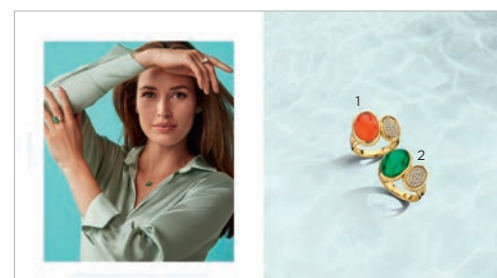

P. 42-43

P. 44-45

P. 46-47

1	065919/NA	RING YELLOW GOLD + DIAMOND 0.350 CT + MOTHER OF PEARL BAGUE OR JAUNE + DIAMANT 0.350 CT + NACRE	€ 3395
2	066112/A	RING YELLOW GOLD + DIAMOND 0.590 CT BAGUE OR JAUNE + DIAMANT 0.590 CT	€ 3065
3	065916/A	NECKLACE YELLOW GOLD + DIAMOND 0.960 CT COLLIER OR JAUNE + DIAMANT 0.960 CT	€ 3869
4	065917/A	EARRINGS YELLOW GOLD + DIAMOND 1.150 CT BOUCLES D'OREILLES OR JAUNE + DIAMANT 1.150 CT	€ 4785

P. 48-49

1	066154/20	BRACELET YELLOW GOLD 20 CM BRACELET OR JAUNE 20 CM	€ 4339
2	066113/A	RING YELLOW GOLD + DIAMOND 0.620 CT BAGUE OR JAUNE + DIAMANT 0.620 CT	€ 3765
3	065922/A	NECKLACE YELLOW GOLD + DIAMOND 0.620 CT COLLIER OR JAUNE + DIAMANT 0.620 CT	€ 3499

P. 50-51

P. 52-53

P. 54-55

P. 56-57

1	066011/A	EARRINGS WHITE GOLD + DIAMOND 0.440 CT BOUCLES D'OREILLES OR BLANC + DIAMANT 0.440 CT	€ 2255
2	066013/A	NECKLACE WHITE GOLD + DIAMOND 0.280 CT COLLIER OR BLANC + DIAMANT 0.280 CT	€ 1799
3	065994/A	RING WHITE GOLD + DIAMOND 0.650 CT BAGUE OR BLANC + DIAMANT 0.650 CT	€ 2195
4	066010/A	BRACELET WHITE GOLD + DIAMOND 2.320 CT BRACELET OR BLANC + DIAMANT 2.320 CT	€ 8929

P. 58-59

P. 60

1	066086/RA	RING PINK GOLD + DIAMOND 0.270 CT + RUBY BAGUE OR ROSE + DIAMANT 0.270 CT + RUBIS	€ 2765
2	066087/SA	RING WHITE GOLD + DIAMOND 0.270 CT + BLUE SAPPHIRE BAGUE OR BLANC + DIAMANT 0.270 CT + SAPHIR BLEU	€ 2765
3	066085/EA	RING YELLOW GOLD + DIAMOND 0.270 CT + TSAVORIT BAGUE OR JAUNE + DIAMANT 0.270 CT + TSAVORITE	€ 2765

All jewels are made of 750‰ gold. The jewels are shown enlarged. The seller guarantees that the diamonds in this collection have not served to finance armed conflicts. Prices are valid while stocks last and can fluctuate depending on the price of gold and precious stones.