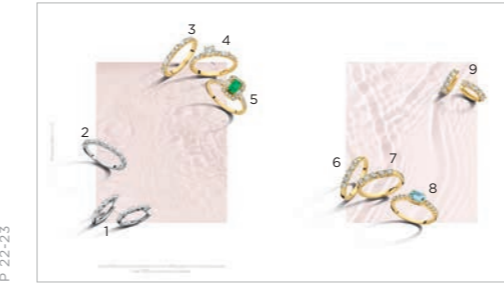

P. 2-3

1	065929/XA	RING PINK GOLD + DIAMOND 0,590 CT + PINK SAPPHIRE BAGUE OR ROSE + DIAMANT 0,590 CT + SAPHIR ROSE	€ 4559
2	065926/A	RING WHITE GOLD + DIAMOND 0,590 CT BAGUE OR BLANC + DIAMANT 0,590 CT	€ 4245
3	065925/A	RING YELLOW GOLD + DIAMOND 0,700 CT BAGUE OR JAUNE + DIAMANT 0,700 CT	€ 5029

P. 4-5

1	066108/A	EARRINGS YELLOW GOLD + DIAMOND 0,320 CT BOUCLES D'OREILLES OR JAUNE + DIAMANT 0,320 CT	€ 2685
2	066110/A	NECKLACE YELLOW GOLD + DIAMOND 0,710 CT COLLIER OR JAUNE + DIAMANT 0,710 CT	€ 5659
3	91NL37/A	RING YELLOW GOLD + DIAMOND 0,190 CT BAGUE OR JAUNE + DIAMANT 0,190 CT	€ 1499
4	91NL43/A	RING YELLOW GOLD + DIAMOND 0,300 CT BAGUE OR JAUNE + DIAMANT 0,300 CT	€ 2095
5	91NL51/A	RING YELLOW GOLD + DIAMOND 0,500 CT BAGUE OR JAUNE + DIAMANT 0,500 CT	€ 4279

P. 6-7

1	066039/A	EARRINGS YELLOW GOLD + DIAMOND 0,380 CT BOUCLES D'OREILLES OR JAUNE + DIAMANT 0,380 CT	€ 1945
2	066038/A	NECKLACE YELLOW GOLD + DIAMOND 0,300 CT COLLIER OR JAUNE + DIAMANT 0,300 CT	€ 2035
3	92BY51/A	NECKLACE YELLOW GOLD + FINE AQUA MARINE COLLIER OR JAUNE + DIAMANT 0,500 CT	€ 3979
4	92BY37/A	NECKLACE YELLOW GOLD + DIAMOND 0,190 CT COLLIER OR JAUNE + DIAMANT 0,190 CT	€ 1299
5	92BY43/A	NECKLACE YELLOW GOLD + DIAMOND 0,300 CT COLLIER OR JAUNE + DIAMANT 0,300 CT	€ 1799

P. 8-9

1	066155	EARRINGS YELLOW GOLD BOUCLES D'OREILLES OR JAUNE	€ 699
2	066153/20	BRACELET YELLOW GOLD 20 CM BRACELET OR JAUNE 20 CM	€ 4275

P. 10-11