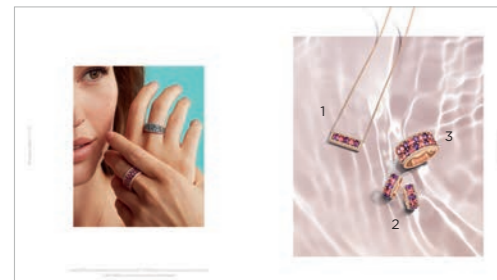

P. 42-43

P. 44-45

P. 46-47

1	065919/NA	RING YELLOW GOLD + DIAMOND 0.350 CT + MOTHER OF PEARL BAGUE OR JAUNE + DIAMANT 0.350 CT + NACRE	€ 3395
2	066112/A	RING YELLOW GOLD + DIAMOND 0.590 CT BAGUE OR JAUNE + DIAMANT 0.590 CT	€ 3065
3	065916/A	NECKLACE YELLOW GOLD + DIAMOND 0.960 CT COLLIER OR JAUNE + DIAMANT 0.960 CT	€ 3869
4	065917/A	EARRINGS YELLOW GOLD + DIAMOND 1.150 CT BOUCLES D'OREILLES OR JAUNE + DIAMANT 1.150 CT	€ 4785

P. 48-49

1	066154/20	BRACELET YELLOW GOLD 20 CM BRACELET OR JAUNE 20 CM	€ 4339
2	066113/A	RING YELLOW GOLD + DIAMOND 0.620 CT BAGUE OR JAUNE + DIAMANT 0.620 CT	€ 3765
3	065922/A	NECKLACE YELLOW GOLD + DIAMOND 0.620 CT COLLIER OR JAUNE + DIAMANT 0.620 CT	€ 3499

P. 50-51

P. 52-53

P. 54-55

P. 56-57

1	066011/A	EARRINGS WHITE GOLD + DIAMOND 0.440 CT BOUCLES D'OREILLES OR BLANC + DIAMANT 0.440 CT	€ 2255
2	066013/A	NECKLACE WHITE GOLD + DIAMOND 0.280 CT COLLIER OR BLANC + DIAMANT 0.280 CT	€ 1799
3	065994/A	RING WHITE GOLD + DIAMOND 0.650 CT BAGUE OR BLANC + DIAMANT 0.650 CT	€ 2195
4	066010/A	BRACELET WHITE GOLD + DIAMOND 2.320 CT BRACELET OR BLANC + DIAMANT 2.320 CT	€ 8929

P. 58-59

P. 60

1	066086/RA	RING PINK GOLD + DIAMOND 0.270 CT + RUBY BAGUE OR ROSE + DIAMANT 0.270 CT + RUBIS	€ 2765
2	066087/SA	RING WHITE GOLD + DIAMOND 0.270 CT + BLUE SAPPHIRE BAGUE OR BLANC + DIAMANT 0.270 CT + SAPHIR BLEU	€ 2765
3	066085/EA	RING YELLOW GOLD + DIAMOND 0.270 CT + TSAVORIT BAGUE OR JAUNE + DIAMANT 0.270 CT + TSAVORITE	€ 2765

All jewels are made of 750‰ gold. The jewels are shown enlarged. The seller guarantees that the diamonds in this collection have not served to finance armed conflicts. Prices are valid while stocks last and can fluctuate depending on the price of gold and precious stones.